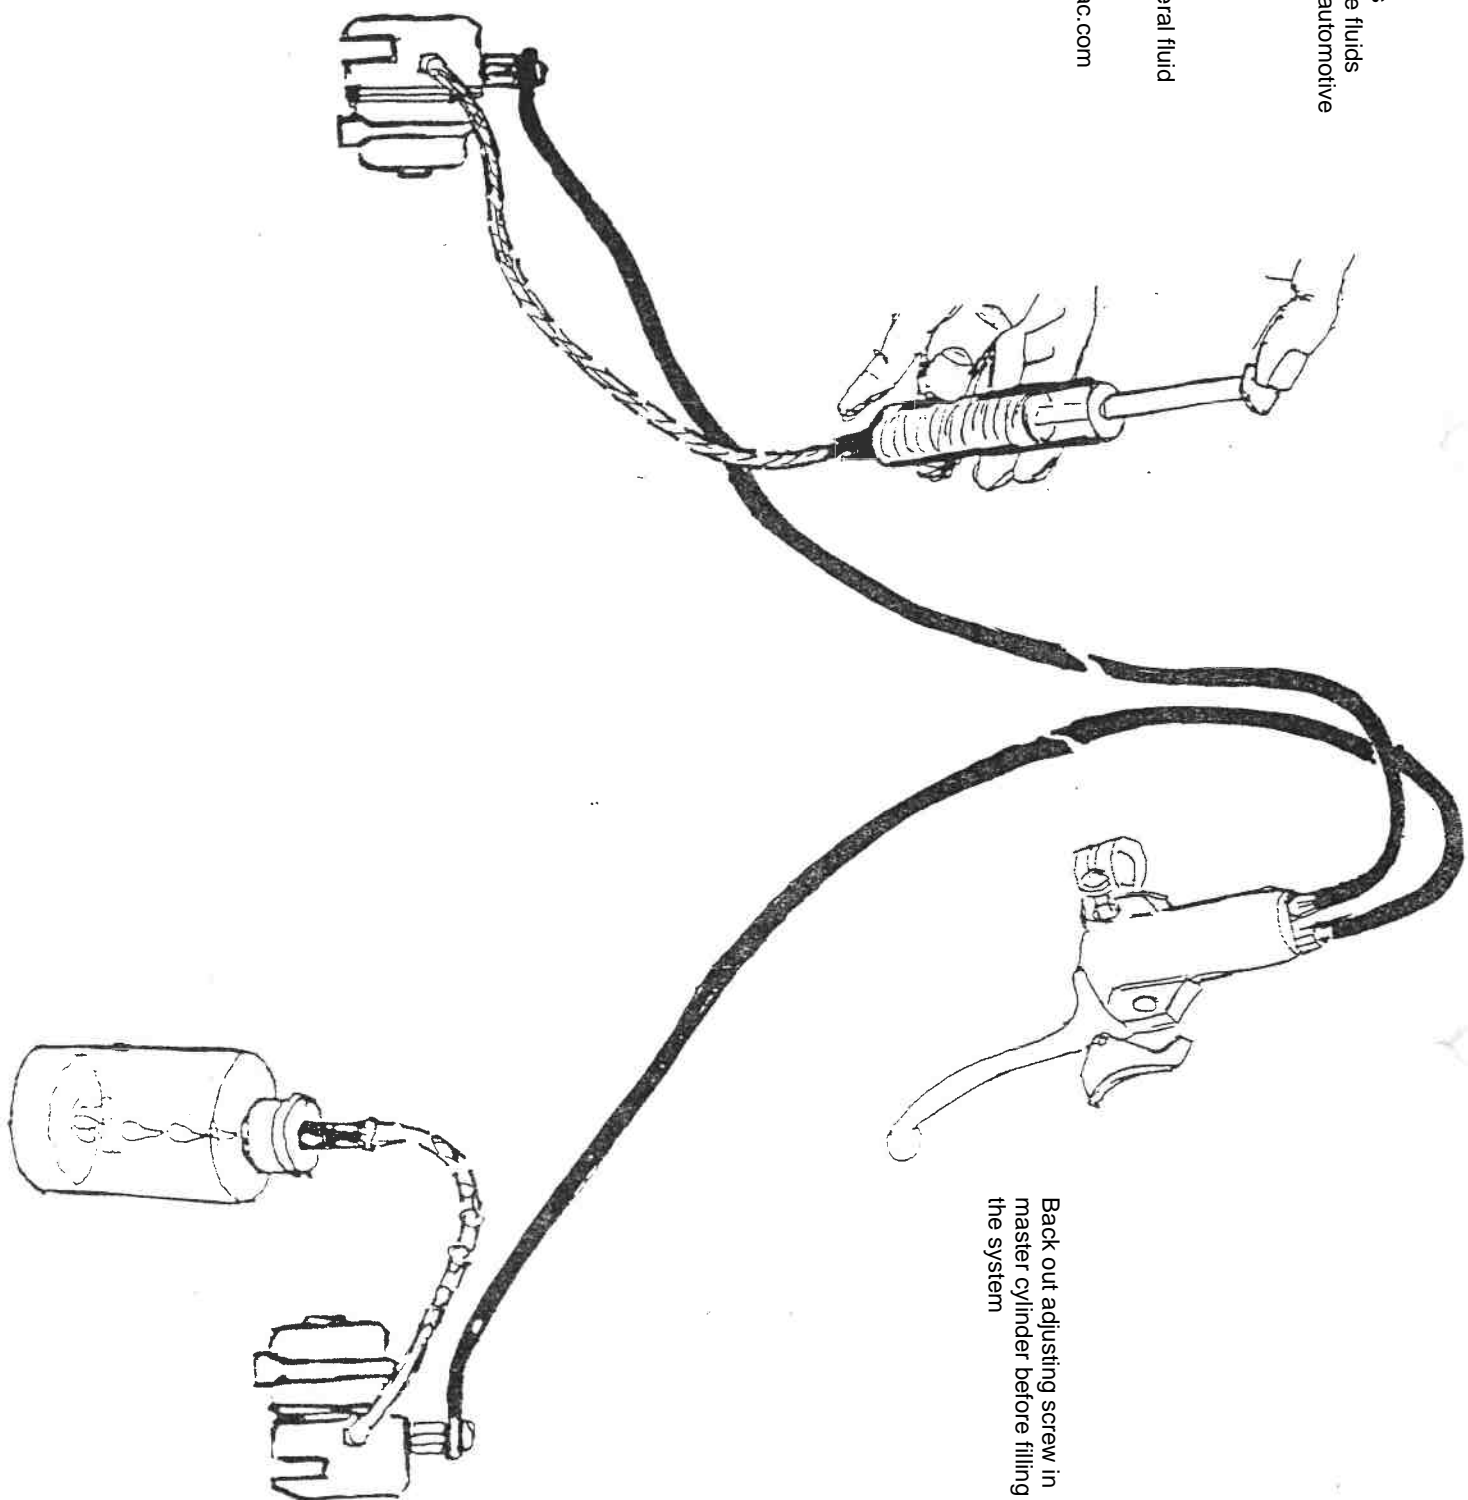

Attention

The Magura Brake System is compatible with Mineral brake fluids only, DO NOT use standard automotive products.

Use:-
02457 Magura Blood Fluid
or
ZZ-LHM+ Aircraft grade mineral fluid

Call TLAC on 01328 878809
or visit webshop at www.g-tlac.com

Back out adjusting screw in master cylinder before filling the system

Leichtflugzeuge

COMCO
Düsen für Oberflächen