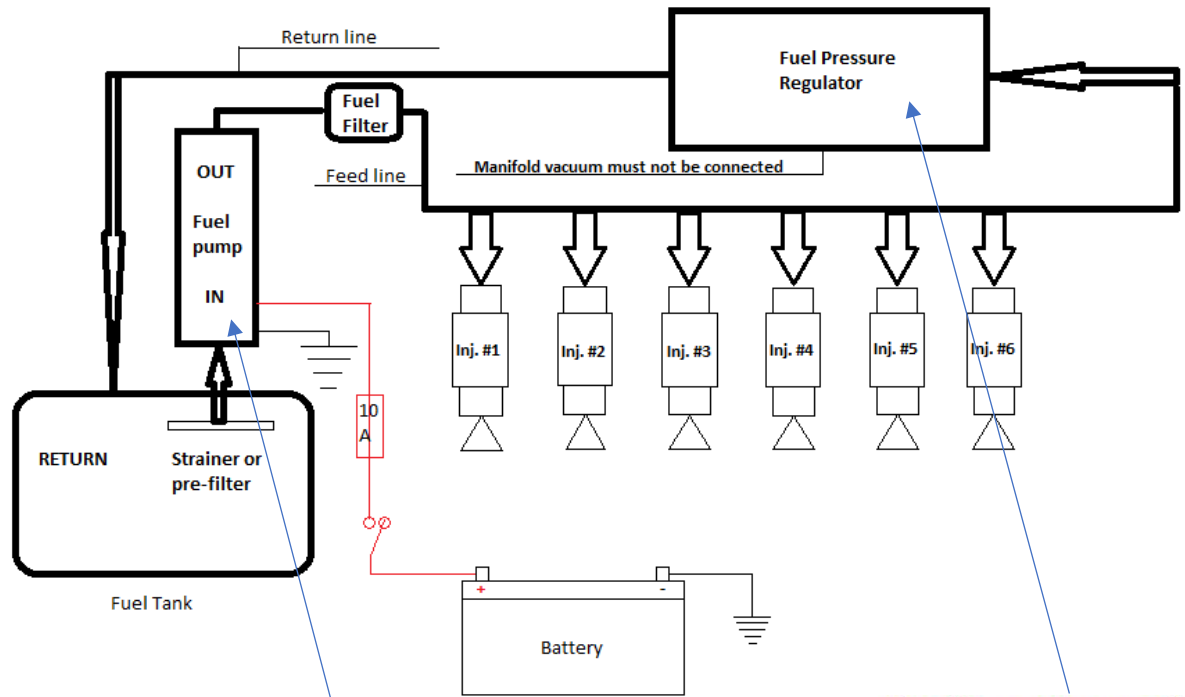

Fuel Line Installation	
Version 1.04 (GKG)	LF39

Fuel Pressure regulator