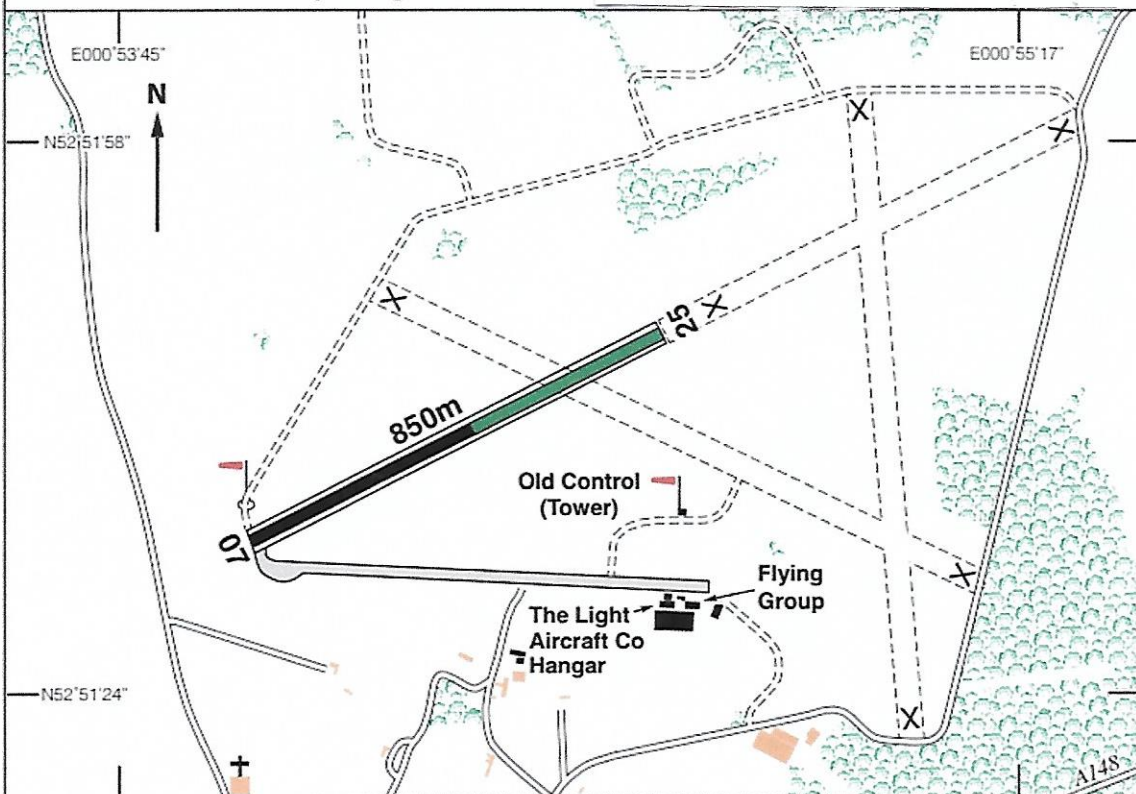

N52 51.65 E000 54.57

LITTLE SNORING

196 ft AMSL

3 nm NE of Fakenham.

CLN 114.55 354 61.4. OTR 113.90 147 62

NWI 342.50 308 18

c/s Little Snoring Radio 118.130. - Not always manned.

Recommend contact Marham APP 124.150 on weekdays.

Note: This is an 8.33 spacing radio station.

Rwy	Dim(m)	Surface	TORA(m)	LDA(m)	Lighting
07/25	850x23	Asphalt/Concrete/Grass		Unlicensed	Nil.

Op hrs: SR-SS. PPR not required.**Landing Fee:** Donations for runway maintenance in box provided please. **Customs:** Nil.**Hangarage/Maintenance:** The Light Aircraft Co. Ltd, Tel: 01328 878809, Website:**Remarks:**

Visiting aircraft at owner's risk.

Land and take-off on runway only.

Circuits LH at 1000 ft agl.

Warning: Uncontrolled vehicles often on the airfield.**Noise Abatement:** Avoid overflying local villages and habitation.**Restaurant:** Nil.**Taxi:** Parkside Cars, Tel: 01328 878777.